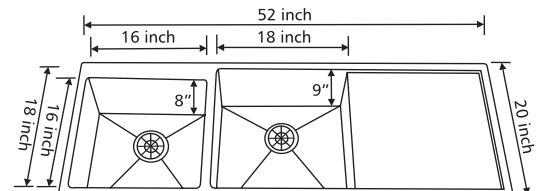

CODE : NKSL 10 DB3 M

Specification

OVERALL SIZE :	FINISH :
37 x 20 inch	Matt
940 x 508 mm	
BOWL SIZE :	PROFILE :
18 x 18 x 9 inch	Undermount
457x 457x 230 mm	
16 x 16 x 8 inch	
405x 405 x 205 mm	

10R DB 3218  
Price : ₹ 24,200.00

CODE : NKSL 10 DB4 M

Specification

OVERALL SIZE :	FINISH :
32 x 18 inch	Matt
815 x 457 mm	
BOWL SIZE :	PROFILE :
16 x 16 x 8 inch	Undermount
405 x 405 x 205 mm	
13 x 13 x 7 inch	
330 x 330 x 180 mm	

10R DB 3018  
Price : ₹ 23,700.00

**CODE : NKSL 10 DB5 M**

**Specification**

OVERALL SIZE :	FINISH :
30 x 18 inch	<b>Matt</b>
765 x 457mm	
BOWL SIZE :	PROFILE :
16 x 16 x 8 inch	<b>Undermount</b>
405 x 405 x 205 mm	
11 x 11 x 8 inch	
280 x 280 x 205 mm	

10R DBSD 5220  
Price : ₹ 36,200.00

**CODE : NKSL 10 DBSD1 M**

**Specification**

OVERALL SIZE :	FINISH :
52 x 20 inch	<b>Matt</b>
1404 x 510 mm	
BOWL SIZE :	PROFILE :
18 x 18 x 9 inch	<b>Undermount</b>
457 x 457x 230 mm	
16 x 16 x 8 inch	
405 x 405x 205 mm	