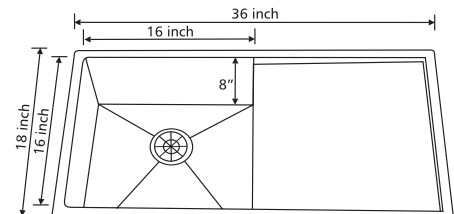

### Specification

OVERALL SIZE :

31 x 21 inch  
788 x 530 mm

BOWL SIZE :

16 x 28 x 9 inch (SB)  
405 x 710 x 230 mm

FINISH :

Matt

PROFILE :

**SINGLE BOWL DRAIN BOARD 3820**

Price : ₹ 21,300.00

**CODE : NKSL 10 SBSD1 M**

**Specification**

OVERALL SIZE :	FINISH :
38 x 20 inch	Matt
965x 508 mm	
BOWL SIZE :	PROFILE :
18 x 18 x 9 inch	Undermount
457 x 457 x 230 mm	

**SINGLE BOWL DRAIN BOARD 3618**

Price : ₹ 20,200.00

**CODE : NKSL 10 SBSD2 M**

**Specification**

OVERALL SIZE :	FINISH :
36 x 18 inch	Matt
920 x 457 mm	
BOWL SIZE :	PROFILE :
16 x 16 x 8 inch	Undermount
405 x 405x 205 mm	

**10R DB 3920**

Price : ₹ 27,400.00

**CODE : NKSL 10 DB1 M**

**Specification**

OVERALL SIZE :	FINISH :
39 x 20 inch	Matt
995 x 508 mm	
BOWL SIZE :	PROFILE :
18 x 18 x 9 inch (DB)	Undermount
457 x 457 x 230 mm	