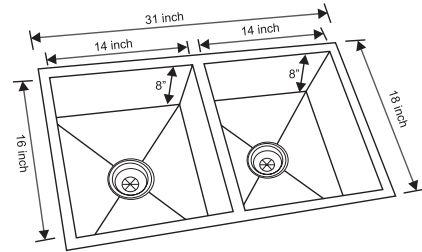

OVERALL SIZE :

45 x 19 inch  
1145 x 485 mm

FINISH :

Matt

BOWL SIZE :

22 x 17 x 8 inch  
555 x 430 x 205 mm

PROFILE :

Undermount

BOWL SIZE :

15 x 17 x 8 inch  
380 x 430 x 205 mm

PROFILE :

Undermount

# State Line OR Sinks

STATE LINE DB 3118

Price : ₹ 21,185.00

CODE : NK SL DB1 M

**Specification**

OVERALL SIZE :	FINISH :
31 x 18 inch	Matt
788 x 460 mm	
BOWL SIZE :	PROFILE :
14 x 16 x 8 inch (DB)	Undermount
350 x 405 x 205 mm	

STATE LINE DB 3516

Price : ₹ 22,000.00

CODE : NK SL DB2 M

**Specification**

OVERALL SIZE :	FINISH :
35 x 16 inch	Matt
890 x 405 mm	
BOWL SIZE :	PROFILE :
14 x 16 x 8 inch (DB)	Undermount
350 x 405 x 205 mm	