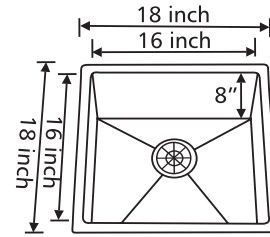

### Specification

OVERALL SIZE :

31 x 21 inch  
788 x 530 mm

BOWL SIZE :

16 x 28 x 9 inch (SB)  
405 x 710 x 230 mm

FINISH :

Matt

PROFILE :

10R SB 1515  
Price : ₹ 9,300.00

CODE : NKSL 10 SB1 M

Specification

OVERALL SIZE :

15 x 15 inch

380 x 380 mm

BOWL SIZE :

13 x 13 x 7 inch (SB)

330 x 330 x 180 mm

FINISH :

Matt

PROFILE :

Undermount

10R SB 1818  
Price : ₹ 11,000.00

**CODE : NKSL 10 SB2 M**

**Specification**  
 OVERALL SIZE : 18 x 18 inch  
 457 x 457 mm  
 BOWL SIZE : 16 x 16 x 8 inch (SB)  
 405 x 405 x 205 mm  
 FINISH : Matt  
 PROFILE : Undermount

10R SB 2020  
Price : ₹ 15,400.00

**CODE : NKSL 10 SB3 M**

**Specification**  
 OVERALL SIZE : 20 x 20 inch  
 508 x 508 mm  
 BOWL SIZE : 18 x 18 x 9 inch (SB)  
 457x 457x 230 mm  
 FINISH : Matt  
 PROFILE : Undermount