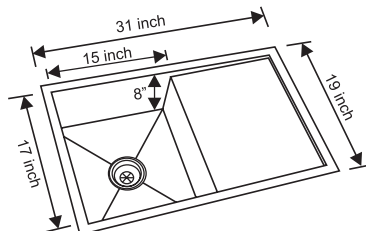

Specification

OVERALL SIZE :	FINISH :
31 x 19 inch	Matt
788 x 485 mm	
BOWL SIZE :	PROFILE :
15 x 17 x 8 inch	Undermount
380 x 430 x 205 mm