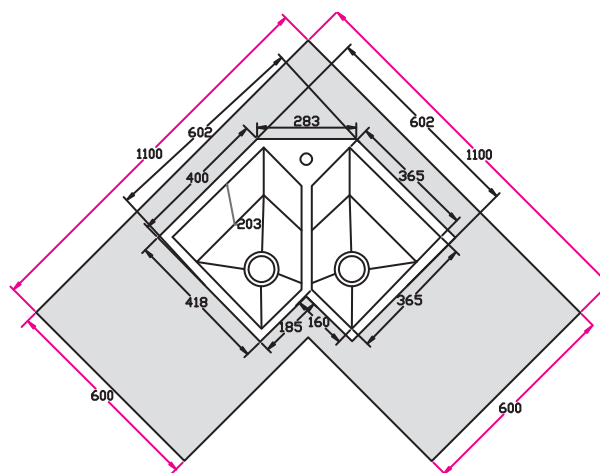

Depth 10"  
 Cabinet Area  
 Cabinet Size

The double bowl corner sink allows you to maximize the utility of your kitchen corner. An integrated faucet hole allows for easy movement between sink bowls.

### Specification

CABINET SIZE : 1100 x 1100 mm  
 OVERALL SIZE : 602 x 602 mm  
 BOWL SIZE : 365 x 365 x 203 mm  
 FINISH : Matt  
 THICKNESS : 1.2 mm  
 PROFILE : Undermount

Depth 8"

■ Cabinet Area

□ Cabinet Size

- OVERALL SIZE : 763 x 537 mm
- BOWL SIZE : 354 x 635 x 203 mm
- FINISH : Matt
- THICKNESS : 1.2 mm
- PROFILE : Undermount

Carefully designed and fabricated, this sink offers a smaller horizontal bowl for easy cutlery and glassware cleaning, rinsing and storage.

### Specification

OVERALL SIZE :

31 x 21 inch  
788 x 530 mm

BOWL SIZE :

16 x 28 x 9 inch (SB)  
405 x 710 x 230 mm

FINISH :

Matt

PROFILE :