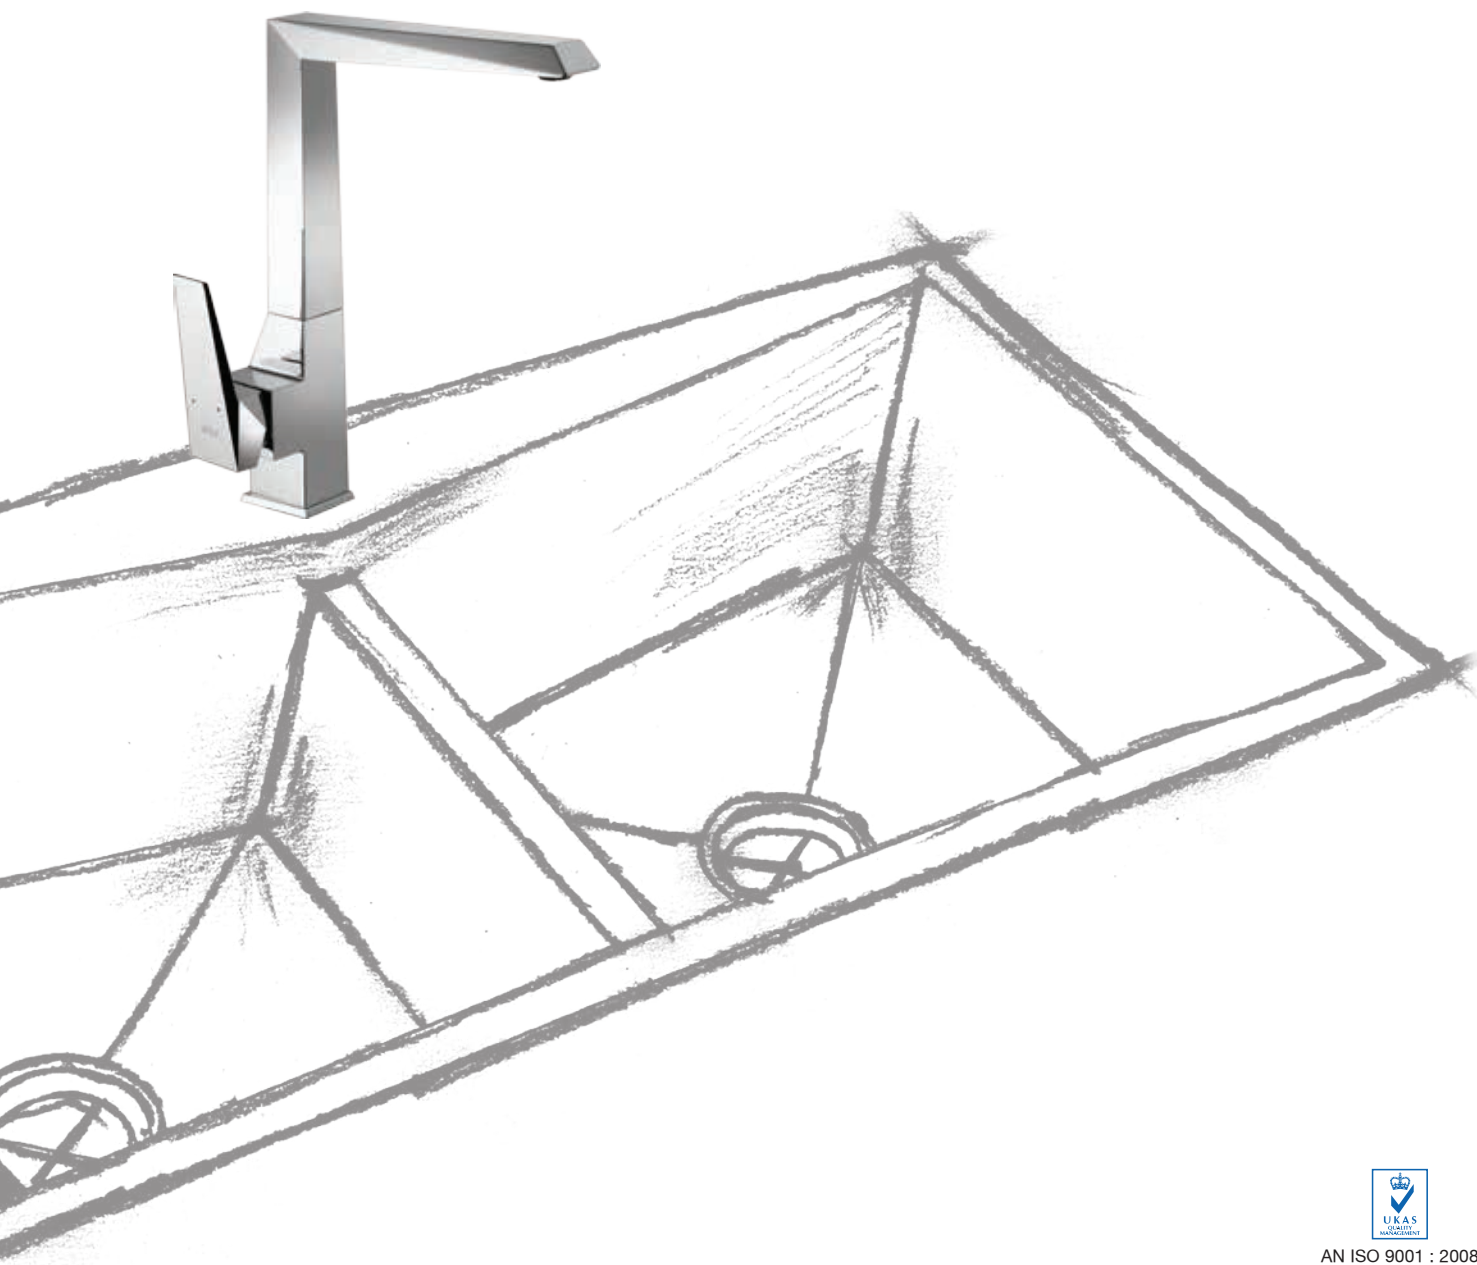

Architecturally Inspired
Beautifully Handcrafted
Kitchen Sinks

NEELKANTH®
STAINLESS STEEL SINKS

M.R.P - March 2016

AN ISO 9001 : 2008
CERTIFIED COMPANY

www.neelkanthsinks.com