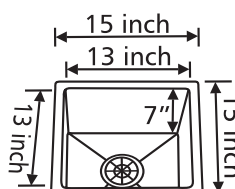

### Specification

OVERALL SIZE :

31 x 21 inch  
788 x 530 mm

BOWL SIZE :

16 x 28 x 9 inch (SB)  
405 x 710 x 230 mm

FINISH :

Matt

PROFILE :

UNCONVENTIONAL DB 3819

Price : ₹ 32,000.00

CODE : HM TR-DB 01

Specification

OVERALL SIZE :	FINISH :
38 x 19 inch	Matt
965 x 480 mm	
BOWL SIZE :	PROFILE :
14 x 16 x 9 inch (DB)	Undermount
350 x 405 x 230 mm	

10R SB 1515  
Price : ₹ 9,300.00

CODE : NKSL 10 SB1 M

Specification

OVERALL SIZE :

15 x 15 inch

380 x 380 mm

BOWL SIZE :

13 x 13 x 7 inch (SB)

330 x 330 x 180 mm

FINISH :

Matt

PROFILE :

Undermount

10R SB 1818  
Price : ₹ 11,000.00

**CODE : NKSL 10 SB2 M**

**Specification**  
 OVERALL SIZE : 18 x 18 inch  
 457 x 457 mm  
 BOWL SIZE : 16 x 16 x 8 inch (SB)  
 405 x 405 x 205 mm  
 FINISH : Matt  
 PROFILE : Undermount