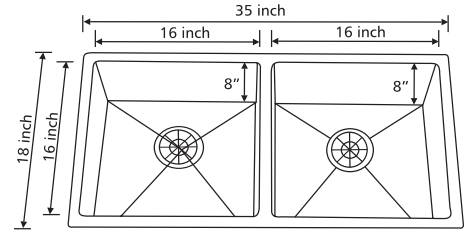

**SINGLE BOWL DRAIN BOARD 3618**

Price : ₹ 20,200.00

**CODE : NKSL 10 SBSD2 M**

**Specification**

OVERALL SIZE :	FINISH :
36 x 18 inch	Matt
920 x 457 mm	
BOWL SIZE :	PROFILE :
16 x 16 x 8 inch	Undermount
405 x 405x 205 mm	

**10R DB 3920**

Price : ₹ 27,400.00

**CODE : NKSL 10 DB1 M**

**Specification**

OVERALL SIZE :	FINISH :
39 x 20 inch	Matt
995 x 508 mm	
BOWL SIZE :	PROFILE :
18 x 18 x 9 inch (DB)	Undermount
457 x 457 x 230 mm	

10R DB 3518  
Price : ₹ 24,800.00

CODE : NKSL 10 DB2 M

Specification

OVERALL SIZE :	FINISH :
35 x 18 inch	Matt
890 x 457 mm	
BOWL SIZE :	PROFILE :
16 x 16 x 8 inch (DB)	Undermount
405 x 405 x 205 mm	

10R DB 3720  
Price : ₹ 26,000.00

CODE : NKSL 10 DB3 M

Specification

OVERALL SIZE :	FINISH :
37 x 20 inch	Matt
940 x 508 mm	
BOWL SIZE :	PROFILE :
18 x 18 x 9 inch	Undermount
457x 457x 230 mm	
16 x 16 x 8 inch	
405x 405 x 205 mm	

10R DB 3218  
Price : ₹ 24,200.00