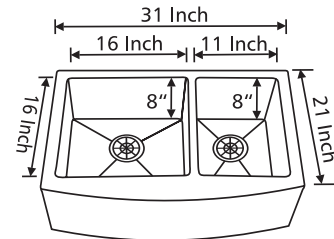

### Specification

OVERALL SIZE :

31 x 21 inch  
788 x 530 mm

BOWL SIZE :

16 x 28 x 9 inch (SB)  
405 x 710 x 230 mm

FINISH :

Matt

PROFILE :

Undermount

APRON DB 3121

Price : ₹ 53,000.00

CODE : HM AP-DB 01

Specification

OVERALL SIZE :	FINISH :
31 x 21 inch	Matt
795 x 530 mm	
BOWL SIZE :	PROFILE :
16 x 16 x 8 inch	Undermount
405 x 405 x 205 mm	
11 x 16 x 8 inch	
280 x 405 x 205 mm	

UNCONVENTIONAL SB 2920

Price : ₹ 37,000.00

CODE : HM UN-SB 01

Specification

OVERALL SIZE :	FINISH :
29 x 20 inch	Matt
740 x 508 mm	
BOWL SIZE :	PROFILE :
13 x 24 <sup>3/4</sup> x 10 inch (SB)	Undermount
330 x 630 x 255 mm	

UNCONVENTIONAL DB 3819

Price : ₹ 32,000.00

CODE : HM TR-DB 01

Specification

OVERALL SIZE :	FINISH :
38 x 19 inch	Matt
965 x 480 mm	
BOWL SIZE :	PROFILE :
14 x 16 x 9 inch (DB)	Undermount
350 x 405 x 230 mm	