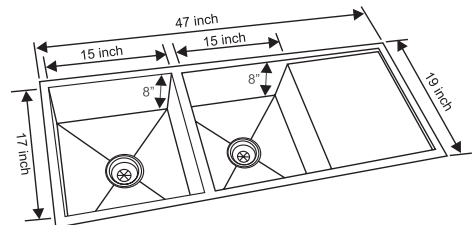

### Specification

OVERALL SIZE :

18 x 16 inch

460 x 405 mm

BOWL SIZE :

16 x 14 x 8 inch

405 x 350 x 205 mm

FINISH :

# State Line OR Sinks

STATE LINE OHB 4518

Price : ₹ 31,025.00

CODE : NK SL DB7 M

**Specification**

OVERALL SIZE :	FINISH :
45 x 18 inch	Matt
1143 x 460 mm	
BOWL SIZE :	PROFILE :
28 x 16 x 9 inch	Undermount
712 x 405 x 230 mm	
14 x 16 x 8 inch	
350 x 405 x 205 mm	

STATE LINE DBSD 4719

Price : ₹ 28,365.00

CODE : NK SL DBSD1 M

**Specification**

OVERALL SIZE :	FINISH :
47 x 19 inch	Matt
1195 x 485 mm	
BOWL SIZE :	PROFILE :
15 x 17 x 8 inch (DB)	Undermount
380 x 430 x 205 mm	

STATE LINE DBSD 5119

Price : ₹ 31,770.00

CODE : NK SL DBSD2 M

**Specification**

OVERALL SIZE :	FINISH :
51 x 19 inch	Matt
1295 x 485 mm	
BOWL SIZE :	PROFILE :
15 x 17 x 8 inch	Undermount
380 x 430 x 205 mm	
19 x 17 x 8 inch	
485 x 430 x 205 mm	