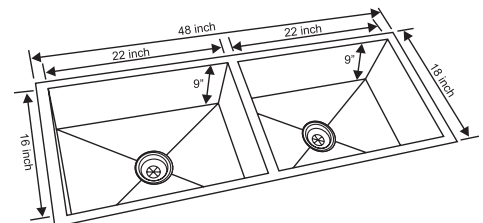

BOWL SIZE :

15 x 17 x 8 inch  
380 x 430 x 205 mm

PROFILE :

Undermount

Price : ₹ 23,720.00

CODE : NK SL DB4 M

Specification

OVERALL SIZE :  
42 x 19 inch  
1067 x 485 mm

FINISH :  
Matt

BOWL SIZE :  
19 x 17 x 8 inch (DB)  
485 x 430 x 205 mm

PROFILE :  
Undermount

STATE LINE DB 4818

Price : ₹ 24,665.00

CODE : NK SL DB5 M

Specification

OVERALL SIZE :  
48 x 18 inch  
1220 x 460 mm

FINISH :  
Matt

BOWL SIZE :  
22 x 16 x 9 inch (DB)  
555 x 405 x 230 mm

PROFILE :  
Undermount

STATE LINE OHB 3918

Price : ₹ 27,320.00

CODE : NK SL DB6 M

Specification

OVERALL SIZE :  
39 x 18 inch  
990 x 460 mm

FINISH :  
Matt

BOWL SIZE :  
22 x 16 x 9 inch  
555 x 405 x 230 mm  
14 x 16 x 8 inch  
350 x 405 x 205 mm