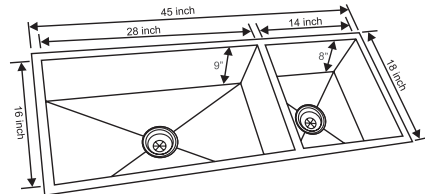

### Specification

OVERALL SIZE :

18 x 16 inch

460 x 405 mm

BOWL SIZE :

16 x 14 x 8 inch

405 x 350 x 205 mm

FINISH :

BOWL SIZE :

15 x 17 x 8 inch  
380 x 430 x 205 mm

PROFILE :

Undermount

# State Line OR Sinks

STATE LINE OHB 4518

Price : ₹ 31,025.00

CODE : NK SL DB7 M

**Specification**

OVERALL SIZE :	FINISH :
45 x 18 inch	Matt
1143 x 460 mm	
BOWL SIZE :	PROFILE :
28 x 16 x 9 inch	Undermount
712 x 405 x 230 mm	
14 x 16 x 8 inch	
350 x 405 x 205 mm	

STATE LINE DBSD 4719

Price : ₹ 28,365.00

CODE : NK SL DBSD1 M

**Specification**

OVERALL SIZE :	FINISH :
47 x 19 inch	Matt
1195 x 485 mm	
BOWL SIZE :	PROFILE :
15 x 17 x 8 inch (DB)	Undermount
380 x 430 x 205 mm	