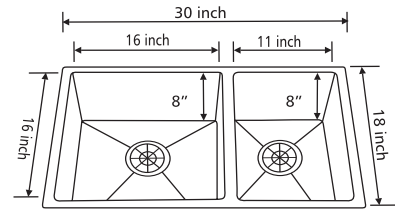

### Specification

OVERALL SIZE :

31 x 21 inch  
788 x 530 mm

BOWL SIZE :

16 x 28 x 9 inch (SB)  
405 x 710 x 230 mm

FINISH :

Matt

PROFILE :

CODE : NKSL 10 DB3 M

Specification

OVERALL SIZE :	FINISH :
37 x 20 inch	Matt
940 x 508 mm	
BOWL SIZE :	PROFILE :
18 x 18 x 9 inch	Undermount
457x 457x 230 mm	
16 x 16 x 8 inch	
405x 405 x 205 mm	

10R DB 3218  
Price : ₹ 24,200.00

CODE : NKSL 10 DB4 M

Specification

OVERALL SIZE :	FINISH :
32 x 18 inch	Matt
815 x 457 mm	
BOWL SIZE :	PROFILE :
16 x 16 x 8 inch	Undermount
405 x 405 x 205 mm	
13 x 13 x 7 inch	
330 x 330 x 180 mm	

10R DB 3018  
Price : ₹ 23,700.00

**CODE : NKSL 10 DB5 M**

**Specification**

OVERALL SIZE :	FINISH :
30 x 18 inch	<b>Matt</b>
765 x 457mm	
BOWL SIZE :	PROFILE :
16 x 16 x 8 inch	<b>Undermount</b>
405 x 405 x 205 mm	
11 x 11 x 8 inch	
280 x 280 x 205 mm	