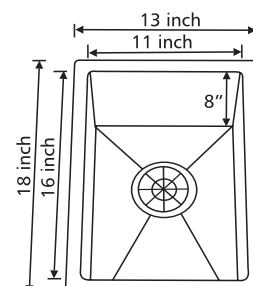

### Specification

OVERALL SIZE :

31 x 21 inch  
788 x 530 mm

BOWL SIZE :

16 x 28 x 9 inch (SB)  
405 x 710 x 230 mm

FINISH :

Matt

PROFILE :

330 x 330 x 180 mm

FINISH :

Matt

PROFILE :

Undermount

10R SB 1818  
Price : ₹ 11,000.00

**CODE : NKSL 10 SB2 M**

**Specification**  
 OVERALL SIZE : 18 x 18 inch  
 457 x 457 mm  
 BOWL SIZE : 16 x 16 x 8 inch (SB)  
 405 x 405 x 205 mm  
 FINISH : Matt  
 PROFILE : Undermount

10R SB 2020  
Price : ₹ 15,400.00

**CODE : NKSL 10 SB3 M**

**Specification**  
 OVERALL SIZE : 20 x 20 inch  
 508 x 508 mm  
 BOWL SIZE : 18 x 18 x 9 inch (SB)  
 457x 457x 230 mm  
 FINISH : Matt  
 PROFILE : Undermount

10R SB 1318  
Price : ₹ 10,200.00

**CODE : NKSL 10 SB4 M**

**Specification**  
 OVERALL SIZE : 13 x 18 inch  
 330x 457 mm  
 BOWL SIZE : 11 x 16 x 8 inch  
 280 x 405 x 205 mm  
 FINISH : Matt  
 PROFILE : Undermount