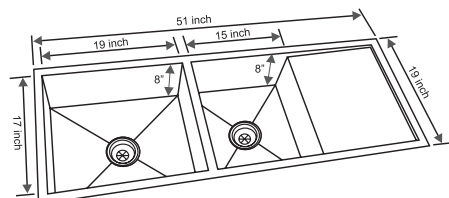

### Specification

OVERALL SIZE :

18 x 16 inch

460 x 405 mm

BOWL SIZE :

16 x 14 x 8 inch

405 x 350 x 205 mm

FINISH :

BOWL SIZE :

15 x 17 x 8 inch  
380 x 430 x 205 mm

PROFILE :

Undermount

STATE LINE DBSD 4719

Price : ₹ 28,365.00

CODE : NK SL DBSD1 M

**Specification**

OVERALL SIZE :	FINISH :
47 x 19 inch	Matt
1195 x 485 mm	
BOWL SIZE :	PROFILE :
15 x 17 x 8 inch (DB)	Undermount
380 x 430 x 205 mm	

STATE LINE DBSD 5119

Price : ₹ 31,770.00

CODE : NK SL DBSD2 M

**Specification**

OVERALL SIZE :	FINISH :
51 x 19 inch	Matt
1295 x 485 mm	
BOWL SIZE :	PROFILE :
15 x 17 x 8 inch	Undermount
380 x 430 x 205 mm	
19 x 17 x 8 inch	
485 x 430 x 205 mm	