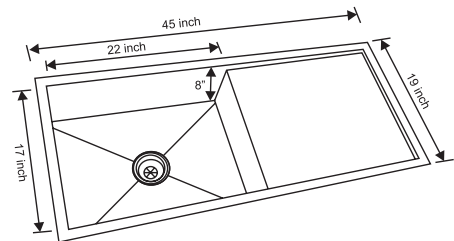

### Specification

OVERALL SIZE :

18 x 16 inch

460 x 405 mm

BOWL SIZE :

16 x 14 x 8 inch

405 x 350 x 205 mm

FINISH :

BOWL SIZE :

19 x 17 x 8 inch  
485 x 430 x 205 mm

PROFILE :

Undermount

STATE LINE SBSD 4519

Price : ₹ 24,545.00

CODE : NK SL SBSD3 M

Specification

OVERALL SIZE :

45 x 19 inch  
1145 x 485 mm

FINISH :

Matt

BOWL SIZE :

22 x 17 x 8 inch  
555 x 430 x 205 mm

PROFILE :

Undermount

BOWL SIZE :

15 x 17 x 8 inch  
380 x 430 x 205 mm

PROFILE :

Undermount