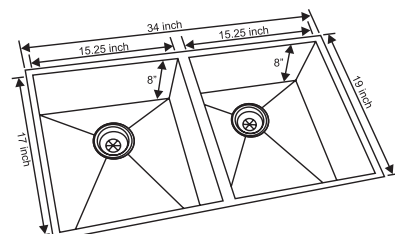

BOWL SIZE :

15 x 17 x 8 inch  
380 x 430 x 205 mm

PROFILE :

Undermount

STATE LINE DB 3516

Price : ₹ 22,000.00

CODE : NK SL DB2 M

**Specification**

OVERALL SIZE :	FINISH :
35 x 16 inch	Matt
890 x 405 mm	
BOWL SIZE :	PROFILE :
14 x 16 x 8 inch (DB)	Undermount
350 x 405 x 205 mm	

STATE LINE DB 3419

Price : ₹ 21,740.00

CODE : NK SL DB3 M

**Specification**

OVERALL SIZE :	FINISH :
34 x 19 inch	Matt
865 x 485 mm	
BOWL SIZE :	PROFILE :
15 x 17 x 8 inch	Undermount
380 x 430 x 205 mm	

STATE LINE DB 4219

Price : ₹ 23,720.00

CODE : NK SL DB4 M

Specification

OVERALL SIZE :  
42 x 19 inch  
1067 x 485 mm

FINISH :  
Matt

BOWL SIZE :  
19 x 17 x 8 inch (DB)  
485 x 430 x 205 mm

PROFILE :  
Undermount

STATE LINE DB 4818