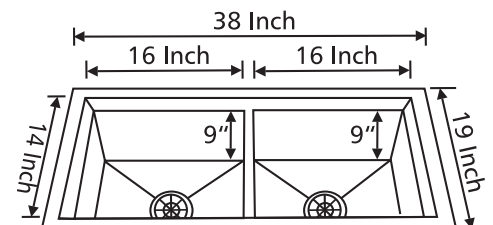

### Specification

OVERALL SIZE :

31 x 21 inch  
788 x 530 mm

BOWL SIZE :

16 x 28 x 9 inch (SB)  
405 x 710 x 230 mm

FINISH :

Matt

PROFILE :

UNCONVENTIONAL SB 2920

Price : ₹ 37,000.00

CODE : HM UN-SB 01

Specification

OVERALL SIZE :	FINISH :
29 x 20 inch	Matt
740 x 508 mm	
BOWL SIZE :	PROFILE :
13 x 24 <sup>3/4</sup> x 10 inch (SB)	Undermount
330 x 630 x 255 mm	

UNCONVENTIONAL DB 3819

Price : ₹ 32,000.00

CODE : HM TR-DB 01

Specification

OVERALL SIZE :	FINISH :
38 x 19 inch	Matt
965 x 480 mm	
BOWL SIZE :	PROFILE :
14 x 16 x 9 inch (DB)	Undermount
350 x 405 x 230 mm	

10R SB 1515  
Price : ₹ 9,300.00

CODE : NKSL 10 SB1 M

Specification

OVERALL SIZE :

15 x 15 inch

380 x 380 mm

BOWL SIZE :

13 x 13 x 7 inch (SB)