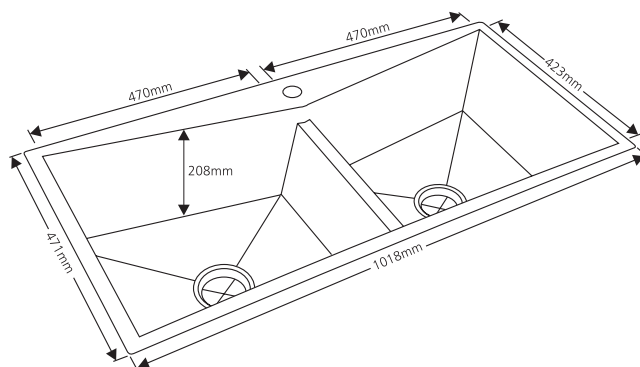

- OVERALL SIZE : 763 x 537 mm
- BOWL SIZE : 354 x 635 x 203 mm
- FINISH : Matt
- THICKNESS : 1.2 mm
- PROFILE : Undermount

Carefully designed and fabricated, this sink offers a smaller horizontal bowl for easy cutlery and glassware cleaning, rinsing and storage.

### Specification

OVERALL SIZE : 1018 x 471 mm

BOWL SIZE : 470 x 423 x 208 mm

FINISH : Matt

THICKNESS : 1.2 mm

PROFILE : Undermount

This sink comes with a shorter divider which isn't available in conventional double bowl sinks. This feature helps makes a variety of tasks like food preparation and cleaning easier.

**CODE : HM TDB 02**

Price : ₹ 49,000.00

**Specification**

- OVERALL SIZE : 1020 x 475 mm
- BOWL SIZE : 475 x 420 x 228 mm
- FINISH : Matt
- THICKNESS : 1.2 mm
- PROFILE : Undermount

Similar in design to the HM T DB 01, this sink features a traditional bowl sink divider for those who want a balance of modern design and conventional features.

### Specification

OVERALL SIZE :

31 x 21 inch  
788 x 530 mm

BOWL SIZE :

16 x 28 x 9 inch (SB)  
405 x 710 x 230 mm

FINISH :

Matt

PROFILE :