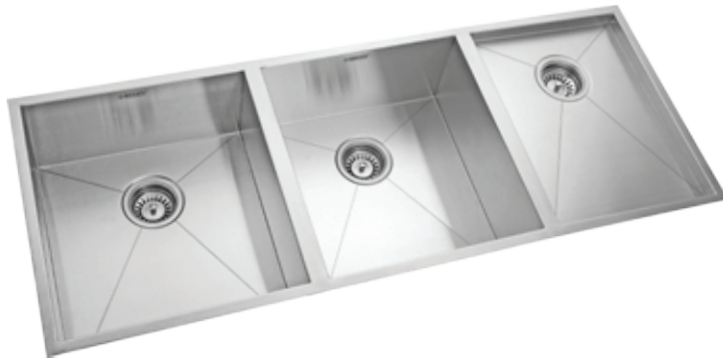

STATE LINE DBSD 4819

Price : ₹ 33,390.00

CODE : NK SL DBSD3 M

Specification

OVERALL SIZE :

48 x 19 inch
1220 x 485 mm

FINISH :

Matt

BOWL SIZE :

15 x 17 x 8 inch (DB)
380 x 430 x 205 mm

PROFILE :

Undermount