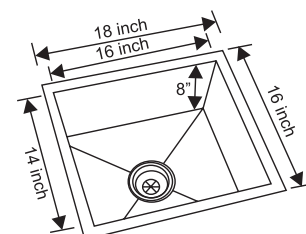

State Line OR Sinks

STATE LINE SB 1816

Price : ₹ 10,100

CODE : NK SL SB1 M

Specification

OVERALL SIZE :

18 x 16 inch

460 x 405 mm

BOWL SIZE :

16 x 14 x 8 inch

405 x 350 x 205 mm

FINISH :

Matt

PROFILE :