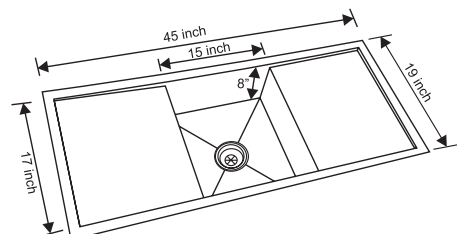

### Specification

OVERALL SIZE :

18 x 16 inch

460 x 405 mm

BOWL SIZE :

16 x 14 x 8 inch

405 x 350 x 205 mm

FINISH :

OVERALL SIZE :

45 x 19 inch  
1145 x 485 mm

FINISH :

Matt

BOWL SIZE :

22 x 17 x 8 inch  
555 x 430 x 205 mm

PROFILE :

Undermount

STATE LINE SBDD 4519

Price : ₹ 21,870.00

CODE : NK SL SBDD1 M

Specification

OVERALL SIZE :

45 x 19 inch  
1145 x 485 mm

FINISH :

Matt

BOWL SIZE :

15 x 17 x 8 inch  
380 x 430 x 205 mm

PROFILE :

Undermount