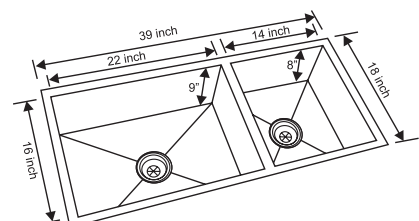

Specification

OVERALL SIZE :
39 x 18 inch
990 x 460 mm

FINISH :
Matt

BOWL SIZE :
22 x 16 x 9 inch
555 x 405 x 230 mm
14 x 16 x 8 inch
350 x 405 x 205 mm

PROFILE :
Undermount