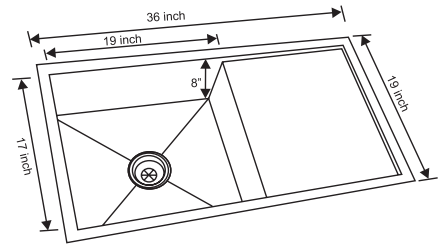

### Specification

OVERALL SIZE :

18 x 16 inch

460 x 405 mm

BOWL SIZE :

16 x 14 x 8 inch

405 x 350 x 205 mm

FINISH :

**STATE LINE SBSD 3119**  
 Price : ₹ 18,405.00

**CODE : NK SL SBSD1 M**

**Specification**

OVERALL SIZE :	FINISH :
31 x 19 inch	Matt
788 x 485 mm	
BOWL SIZE :	PROFILE :
15 x 17 x 8 inch	Undermount
380 x 430 x 205 mm	

BOWL SIZE :

19 x 17 x 8 inch  
485 x 430 x 205 mm

PROFILE :

Undermount

STATE LINE SBSD 4519

Price : ₹ 24,545.00

CODE : NK SL SBSD3 M

Specification

OVERALL SIZE :

45 x 19 inch  
1145 x 485 mm

FINISH :

Matt

BOWL SIZE :

22 x 17 x 8 inch  
555 x 430 x 205 mm

PROFILE :

Undermount