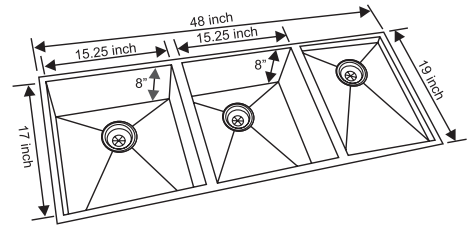

CODE : NK DB22 M

MODEL : STATE LINE 4818 DB