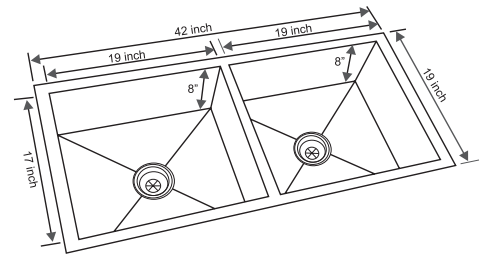

### Specification

OVERALL SIZE :

18 x 16 inch

460 x 405 mm

BOWL SIZE :

16 x 14 x 8 inch

405 x 350 x 205 mm

FINISH :

BOWL SIZE :

15 x 17 x 8 inch  
380 x 430 x 205 mm

PROFILE :

Undermount

Price : ₹ 23,720.00

CODE : NK SL DB4 M

Specification

OVERALL SIZE :  
42 x 19 inch  
1067 x 485 mm

FINISH :  
Matt

BOWL SIZE :  
19 x 17 x 8 inch (DB)  
485 x 430 x 205 mm

PROFILE :  
Undermount

STATE LINE DB 4818

Price : ₹ 24,665.00

CODE : NK SL DB5 M

Specification

OVERALL SIZE :  
48 x 18 inch  
1220 x 460 mm

FINISH :  
Matt

BOWL SIZE :  
22 x 16 x 9 inch (DB)  
555 x 405 x 230 mm

PROFILE :  
Undermount

STATE LINE OHB 3918