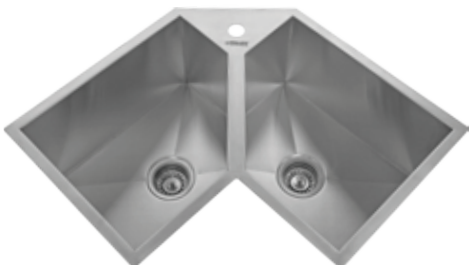

### Specification

CABINET SIZE : 1100 x 1100 mm  
OVERALL SIZE : 810 x 810 mm  
BOWL SIZE : 532 x 399 x 216 mm  
FINISH : Two Tone  
THICKNESS : 1.2 mm  
PROFILE : Topmount

The single bowl corner sink is our larger offering for your kitchen corner. This sink is best suited for 'heavy duty' kitchens where large pots and pans are used.

Note : This sink is also available without the towel railing.

**CODE : HM CDB 01**

Price : ₹ 53,000.00

**Specification**

- CABINET SIZE : 1100 x 1100 mm
- OVERALL SIZE : 676 x 676 mm
- BOWL SIZE : 440 x 367 x 255 mm
- FINISH : Matt
- THICKNESS : 1.2 mm
- PROFILE : Undermount

Depth 10"  
 Cabinet Area  
 Cabinet Size

The double bowl corner sink allows you to maximize the utility of your kitchen corner. An integrated faucet hole allows for easy movement between sink bowls.

The double bowl corner sink allows you to maximize the utility of your kitchen corner. An integrated faucet hole allows for easy movement between sink bowls.

**CODE : HM HBD 01**

Price : ₹ 65,000.00

**Specification**