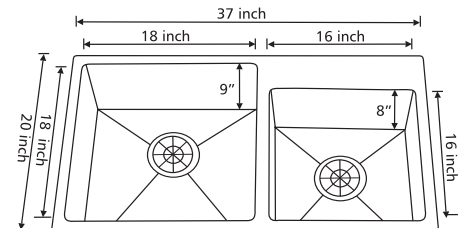

**10R DB 3920**

Price : ₹ 27,400.00

**CODE : NKSL 10 DB1 M**

**Specification**

OVERALL SIZE :	FINISH :
39 x 20 inch	Matt
995 x 508 mm	
BOWL SIZE :	PROFILE :
18 x 18 x 9 inch (DB)	Undermount
457 x 457 x 230 mm	

10R DB 3518  
Price : ₹ 24,800.00

CODE : NKSL 10 DB2 M

Specification

OVERALL SIZE :	FINISH :
35 x 18 inch	Matt
890 x 457 mm	
BOWL SIZE :	PROFILE :
16 x 16 x 8 inch (DB)	Undermount
405 x 405 x 205 mm	

10R DB 3720  
Price : ₹ 26,000.00

CODE : NKSL 10 DB3 M

Specification

OVERALL SIZE :	FINISH :
37 x 20 inch	Matt
940 x 508 mm	
BOWL SIZE :	PROFILE :
18 x 18 x 9 inch	Undermount
457x 457x 230 mm	
16 x 16 x 8 inch	
405x 405 x 205 mm	

10R DB 3218  
Price : ₹ 24,200.00

CODE : NKSL 10 DB4 M

Specification

OVERALL SIZE :	FINISH :
32 x 18 inch	Matt
815 x 457 mm	
BOWL SIZE :	PROFILE :
16 x 16 x 8 inch	Undermount
405 x 405 x 205 mm	
13 x 13 x 7 inch	
330 x 330 x 180 mm	

10R DB 3018  
Price : ₹ 23,700.00