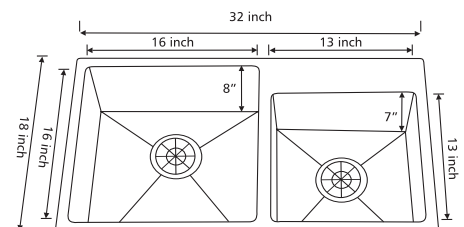

10R DB 3518  
Price : ₹ 24,800.00

CODE : NKSL 10 DB2 M

Specification

OVERALL SIZE :	FINISH :
35 x 18 inch	Matt
890 x 457 mm	
BOWL SIZE :	PROFILE :
16 x 16 x 8 inch (DB)	Undermount
405 x 405 x 205 mm	

10R DB 3720  
Price : ₹ 26,000.00

CODE : NKSL 10 DB3 M

Specification

OVERALL SIZE :	FINISH :
37 x 20 inch	Matt
940 x 508 mm	
BOWL SIZE :	PROFILE :
18 x 18 x 9 inch	Undermount
457x 457x 230 mm	
16 x 16 x 8 inch	
405x 405 x 205 mm	

10R DB 3218  
Price : ₹ 24,200.00

CODE : NKSL 10 DB4 M

Specification

OVERALL SIZE :	FINISH :
32 x 18 inch	Matt
815 x 457 mm	
BOWL SIZE :	PROFILE :
16 x 16 x 8 inch	Undermount
405 x 405 x 205 mm	
13 x 13 x 7 inch	
330 x 330 x 180 mm	

10R DB 3018  
Price : ₹ 23,700.00

**CODE : NKSL 10 DB5 M**

**Specification**

OVERALL SIZE :	FINISH :
30 x 18 inch	<b>Matt</b>
765 x 457mm	
BOWL SIZE :	PROFILE :
16 x 16 x 8 inch	<b>Undermount</b>
405 x 405 x 205 mm	
11 x 11 x 8 inch	
280 x 280 x 205 mm	