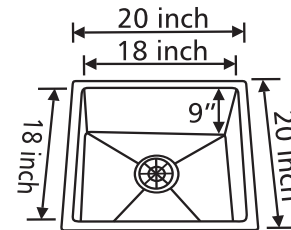

### Specification

OVERALL SIZE :

31 x 21 inch  
788 x 530 mm

BOWL SIZE :

16 x 28 x 9 inch (SB)  
405 x 710 x 230 mm

FINISH :

Matt

PROFILE :

10R SB 1515  
Price : ₹ 9,300.00

CODE : NKSL 10 SB1 M

Specification

OVERALL SIZE :

15 x 15 inch

380 x 380 mm

BOWL SIZE :

13 x 13 x 7 inch (SB)

330 x 330 x 180 mm

FINISH :

Matt

PROFILE :

Undermount

10R SB 1818  
Price : ₹ 11,000.00

**CODE : NKSL 10 SB2 M**

**Specification**  
 OVERALL SIZE : 18 x 18 inch  
 457 x 457 mm  
 BOWL SIZE : 16 x 16 x 8 inch (SB)  
 405 x 405 x 205 mm  
 FINISH : Matt  
 PROFILE : Undermount

10R SB 2020  
Price : ₹ 15,400.00

**CODE : NKSL 10 SB3 M**

**Specification**  
 OVERALL SIZE : 20 x 20 inch  
 508 x 508 mm  
 BOWL SIZE : 18 x 18 x 9 inch (SB)  
 457x 457x 230 mm  
 FINISH : Matt  
 PROFILE : Undermount