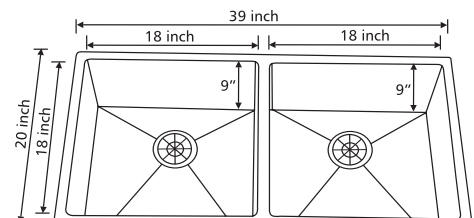

### Specification

OVERALL SIZE :

31 x 21 inch  
788 x 530 mm

BOWL SIZE :

16 x 28 x 9 inch (SB)  
405 x 710 x 230 mm

FINISH :

Matt

PROFILE :

**10R DB 3920**

Price : ₹ 27,400.00

**CODE : NKSL 10 DB1 M**

**Specification**

OVERALL SIZE :	FINISH :
39 x 20 inch	Matt
995 x 508 mm	
BOWL SIZE :	PROFILE :
18 x 18 x 9 inch (DB)	Undermount
457 x 457 x 230 mm	

10R DB 3518  
Price : ₹ 24,800.00

CODE : NKSL 10 DB2 M

Specification

OVERALL SIZE :	FINISH :
35 x 18 inch	Matt
890 x 457 mm	
BOWL SIZE :	PROFILE :
16 x 16 x 8 inch (DB)	Undermount
405 x 405 x 205 mm	

10R DB 3720  
Price : ₹ 26,000.00

CODE : NKSL 10 DB3 M

Specification

OVERALL SIZE :	FINISH :
37 x 20 inch	Matt
940 x 508 mm	
BOWL SIZE :	PROFILE :
18 x 18 x 9 inch	Undermount
457x 457x 230 mm	
16 x 16 x 8 inch	
405x 405 x 205 mm	

10R DB 3218  
Price : ₹ 24,200.00