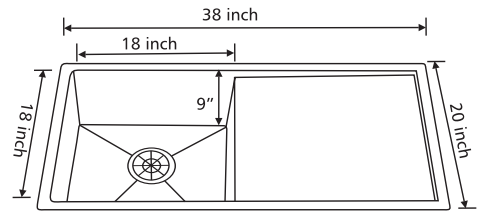

### Specification

OVERALL SIZE :

31 x 21 inch  
788 x 530 mm

BOWL SIZE :

16 x 28 x 9 inch (SB)  
405 x 710 x 230 mm

FINISH :

Matt

PROFILE :

10R SB 1318  
Price : ₹ 10,200.00

**CODE : NKSL 10 SB4 M**

**Specification**  
 OVERALL SIZE : 13 x 18 inch  
 330x 457 mm  
 BOWL SIZE : 11 x 16 x 8 inch  
 280 x 405 x 205 mm  
 FINISH : Matt  
 PROFILE : Undermount

**SINGLE BOWL DRAIN BOARD 3820**

Price : ₹ 21,300.00

**CODE : NKSL 10 SBSD1 M**

**Specification**

OVERALL SIZE :	FINISH :
38 x 20 inch	Matt
965x 508 mm	
BOWL SIZE :	PROFILE :
18 x 18 x 9 inch	Undermount
457 x 457 x 230 mm	

**SINGLE BOWL DRAIN BOARD 3618**

Price : ₹ 20,200.00

**CODE : NKSL 10 SBSD2 M**

**Specification**

OVERALL SIZE :	FINISH :
36 x 18 inch	Matt
920 x 457 mm	
BOWL SIZE :	PROFILE :
16 x 16 x 8 inch	Undermount
405 x 405x 205 mm	