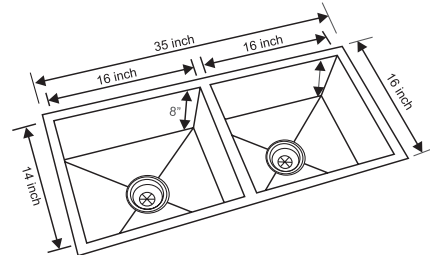

BOWL SIZE :

15 x 17 x 8 inch  
380 x 430 x 205 mm

PROFILE :

Undermount

# State Line OR Sinks

STATE LINE DB 3118

Price : ₹ 21,185.00

CODE : NK SL DB1 M

**Specification**

OVERALL SIZE :	FINISH :
31 x 18 inch	Matt
788 x 460 mm	
BOWL SIZE :	PROFILE :
14 x 16 x 8 inch (DB)	Undermount
350 x 405 x 205 mm	

STATE LINE DB 3516

Price : ₹ 22,000.00

CODE : NK SL DB2 M

**Specification**

OVERALL SIZE :	FINISH :
35 x 16 inch	Matt
890 x 405 mm	
BOWL SIZE :	PROFILE :
14 x 16 x 8 inch (DB)	Undermount
350 x 405 x 205 mm	

STATE LINE DB 3419

Price : ₹ 21,740.00

CODE : NK SL DB3 M

**Specification**

OVERALL SIZE :	FINISH :
34 x 19 inch	Matt
865 x 485 mm	
BOWL SIZE :	PROFILE :
15 x 17 x 8 inch	Undermount
380 x 430 x 205 mm	

STATE LINE DB 4219