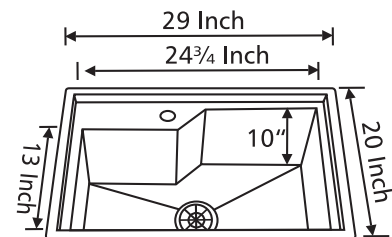

### Specification

CABINET SIZE : 1100 x 1100 mm  
 OVERALL SIZE : 602 x 602 mm  
 BOWL SIZE : 365 x 365 x 203 mm  
 FINISH : Matt  
 THICKNESS : 1.2 mm  
 PROFILE : Undermount

Depth 8"

■ Cabinet Area

□ Cabinet Size

### Specification

OVERALL SIZE :

31 x 21 inch  
788 x 530 mm

BOWL SIZE :

16 x 28 x 9 inch (SB)  
405 x 710 x 230 mm

FINISH :

Matt

PROFILE :

UNCONVENTIONAL SB 2920

Price : ₹ 37,000.00

CODE : HM UN-SB 01

Specification

OVERALL SIZE :	FINISH :
29 x 20 inch	Matt
740 x 508 mm	
BOWL SIZE :	PROFILE :
13 x 24 <sup>3/4</sup> x 10 inch (SB)	Undermount
330 x 630 x 255 mm	

UNCONVENTIONAL DB 3819

Price : ₹ 32,000.00

CODE : HM TR-DB 01

Specification

OVERALL SIZE :	FINISH :
38 x 19 inch	Matt
965 x 480 mm	
BOWL SIZE :	PROFILE :
14 x 16 x 9 inch (DB)	Undermount
350 x 405 x 230 mm	