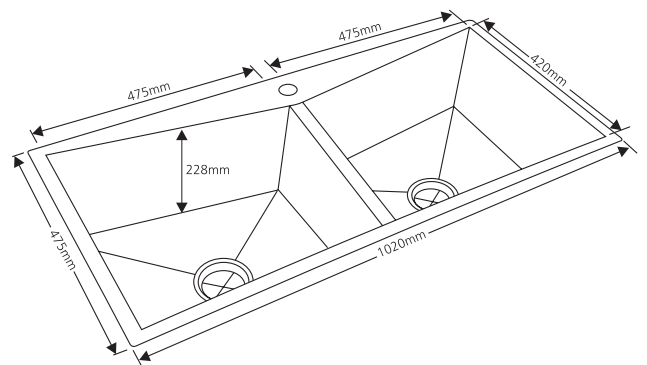

- OVERALL SIZE : 763 x 537 mm
- BOWL SIZE : 354 x 635 x 203 mm
- FINISH : Matt
- THICKNESS : 1.2 mm
- PROFILE : Undermount

Carefully designed and fabricated, this sink offers a smaller horizontal bowl for easy cutlery and glassware cleaning, rinsing and storage.

### Specification

OVERALL SIZE : 1018 x 471 mm

BOWL SIZE : 470 x 423 x 208 mm

FINISH : Matt

THICKNESS : 1.2 mm

PROFILE : Undermount

This sink comes with a shorter divider which isn't available in conventional double bowl sinks. This feature helps makes a variety of tasks like food preparation and cleaning easier.

**CODE : HM TDB 02**

Price : ₹ 49,000.00

**Specification**

- OVERALL SIZE : 1020 x 475 mm
- BOWL SIZE : 475 x 420 x 228 mm
- FINISH : Matt
- THICKNESS : 1.2 mm
- PROFILE : Undermount

Similar in design to the HM T DB 01, this sink features a traditional bowl sink divider for those who want a balance of modern design and conventional features.

### Specification

OVERALL SIZE :

31 x 21 inch  
788 x 530 mm

BOWL SIZE :

16 x 28 x 9 inch (SB)  
405 x 710 x 230 mm

FINISH :

Matt

PROFILE :