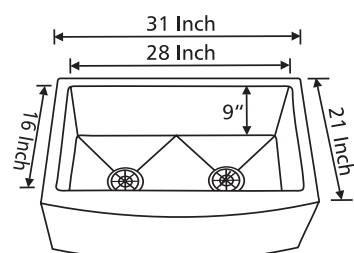

### Specification

OVERALL SIZE : 1018 x 471 mm

BOWL SIZE : 470 x 423 x 208 mm

FINISH : Matt

THICKNESS : 1.2 mm

PROFILE : Undermount

This sink comes with a shorter divider which isn't available in conventional double bowl sinks. This feature helps makes a variety of tasks like food preparation and cleaning easier.

### Specification

OVERALL SIZE :

31 x 21 inch  
788 x 530 mm

BOWL SIZE :

16 x 28 x 9 inch (SB)  
405 x 710 x 230 mm

FINISH :

Matt

PROFILE :

Undermount

APRON DB 3121

Price : ₹ 53,000.00

CODE : HM AP-DB 01

Specification

OVERALL SIZE :	FINISH :
31 x 21 inch	Matt
795 x 530 mm	
BOWL SIZE :	PROFILE :
16 x 16 x 8 inch	Undermount
405 x 405 x 205 mm	
11 x 16 x 8 inch	
280 x 405 x 205 mm	

UNCONVENTIONAL SB 2920

Price : ₹ 37,000.00

CODE : HM UN-SB 01

Specification

OVERALL SIZE :	FINISH :
29 x 20 inch	Matt
740 x 508 mm	
BOWL SIZE :	PROFILE :
13 x 24 <sup>3/4</sup> x 10 inch (SB)	Undermount
330 x 630 x 255 mm	