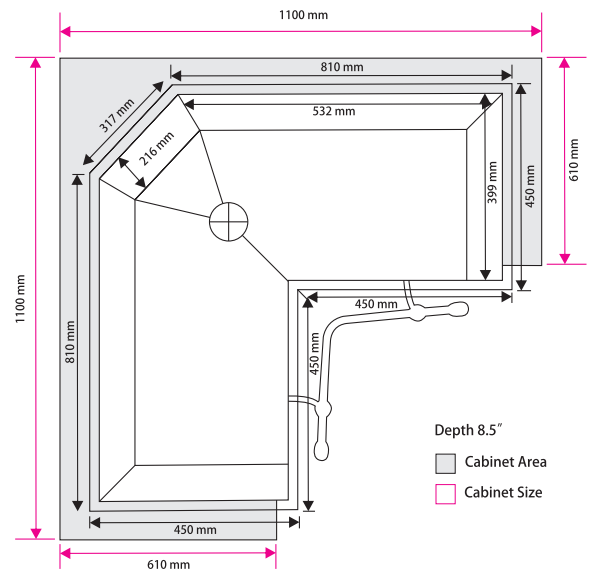

### Specification

CABINET SIZE : 1100 x 1100 mm  
OVERALL SIZE : 810 x 810 mm  
BOWL SIZE : 532 x 399 x 216 mm  
FINISH : Two Tone  
THICKNESS : 1.2 mm  
PROFILE : Topmount

The single bowl corner sink is our larger offering for your kitchen corner. This sink is best suited for 'heavy duty' kitchens where large pots and pans are used.

Note : This sink is also available without the towel railing.

**CODE : HM CDB 01**

Price : ₹ 53,000.00

**Specification**

- CABINET SIZE : 1100 x 1100 mm
- OVERALL SIZE : 676 x 676 mm
- BOWL SIZE : 440 x 367 x 255 mm
- FINISH : Matt
- THICKNESS : 1.2 mm
- PROFILE : Undermount

### Specification

CABINET SIZE : 1100 x 1100 mm  
 OVERALL SIZE : 602 x 602 mm  
 BOWL SIZE : 365 x 365 x 203 mm  
 FINISH : Matt  
 THICKNESS : 1.2 mm  
 PROFILE : Undermount

Depth 8"

■ Cabinet Area

□ Cabinet Size

### Specification

OVERALL SIZE : 1018 x 471 mm

BOWL SIZE : 470 x 423 x 208 mm

FINISH : Matt

THICKNESS : 1.2 mm

PROFILE : Undermount

This sink comes with a shorter divider which isn't available in conventional double bowl sinks. This feature helps makes a variety of tasks like food preparation and cleaning easier.