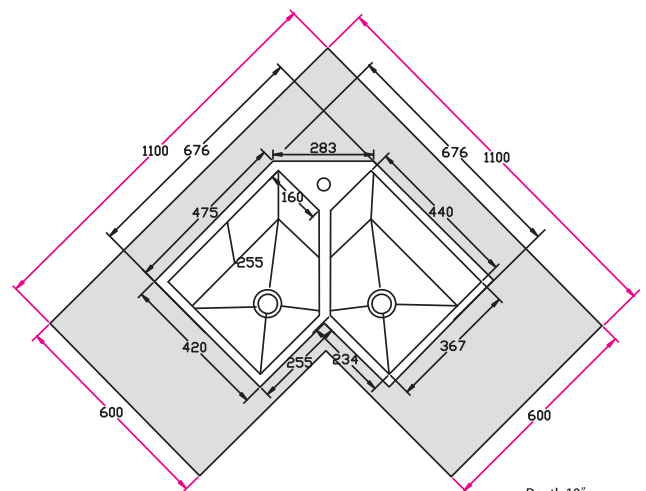

### Specification

CABINET SIZE : 1100 x 1100 mm  
OVERALL SIZE : 810 x 810 mm  
BOWL SIZE : 532 x 399 x 216 mm  
FINISH : Two Tone  
THICKNESS : 1.2 mm  
PROFILE : Topmount

The single bowl corner sink is our larger offering for your kitchen corner. This sink is best suited for 'heavy duty' kitchens where large pots and pans are used.

Note : This sink is also available without the towel railing.

**CODE : HM CDB 01**

Price : ₹ 53,000.00

**Specification**

- CABINET SIZE : 1100 x 1100 mm
- OVERALL SIZE : 676 x 676 mm
- BOWL SIZE : 440 x 367 x 255 mm
- FINISH : Matt
- THICKNESS : 1.2 mm
- PROFILE : Undermount

Depth 10"  
 Cabinet Area  
 Cabinet Size

The double bowl corner sink allows you to maximize the utility of your kitchen corner. An integrated faucet hole allows for easy movement between sink bowls.

### Specification

CABINET SIZE : 1100 x 1100 mm  
 OVERALL SIZE : 602 x 602 mm  
 BOWL SIZE : 365 x 365 x 203 mm  
 FINISH : Matt  
 THICKNESS : 1.2 mm  
 PROFILE : Undermount

Depth 8"

■ Cabinet Area

□ Cabinet Size