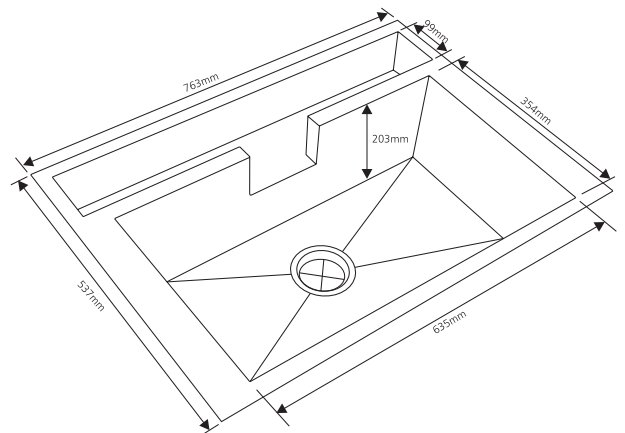

### Specification

CABINET SIZE : 1100 x 1100 mm  
 OVERALL SIZE : 602 x 602 mm  
 BOWL SIZE : 365 x 365 x 203 mm  
 FINISH : Matt  
 THICKNESS : 1.2 mm  
 PROFILE : Undermount

Depth 8"

■ Cabinet Area

□ Cabinet Size

The double bowl corner sink allows you to maximize the utility of your kitchen corner. An integrated faucet hole allows for easy movement between sink bowls.

**CODE : HM HBD 01**

Price : ₹ 65,000.00

**Specification**

- OVERALL SIZE : 763 x 537 mm
- BOWL SIZE : 354 x 635 x 203 mm
- FINISH : Matt
- THICKNESS : 1.2 mm
- PROFILE : Undermount

Carefully designed and fabricated, this sink offers a smaller horizontal bowl for easy cutlery and glassware cleaning, rinsing and storage.

### Specification

OVERALL SIZE : 1018 x 471 mm

BOWL SIZE : 470 x 423 x 208 mm

FINISH : Matt

THICKNESS : 1.2 mm

PROFILE : Undermount

This sink comes with a shorter divider which isn't available in conventional double bowl sinks. This feature helps makes a variety of tasks like food preparation and cleaning easier.